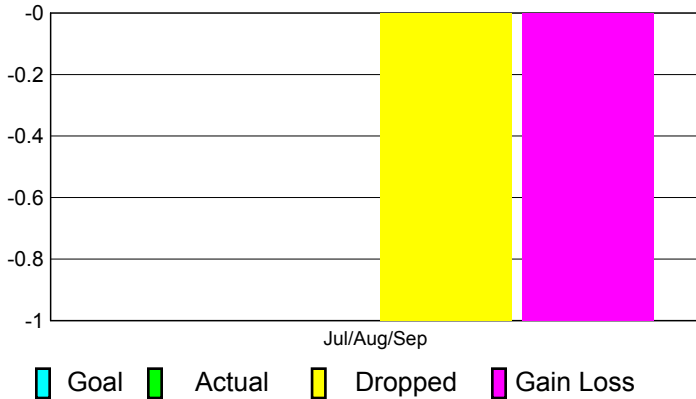

2011-2012 GMT Reports for District (or Undistricted) **District 315A1**

GMT: **SANGEETA JATIA**

Location: **REP OF BANGLADESH**

GMT CA: **6**

CLUBS

Club Results
2011-2012

Clubs
2010-2011

Month	New Club Goal	Actual New Clubs	Actual Dropped Clubs	Gain/Loss of Clubs	Gain/Loss of Clubs
Jul/Aug/Sep		0	-1	-1	5
Totals		0	-1	-1	5

Club Results 2011-2012

Goal, New, Dropped, Gain/Loss

Comparison of Club Gain/Loss

Current Year Compared to the Previous Year

YTD Status Quo Clubs 2011-2012

Status Quo Clubs Compared to Status Quo Members

MEMBERSHIP