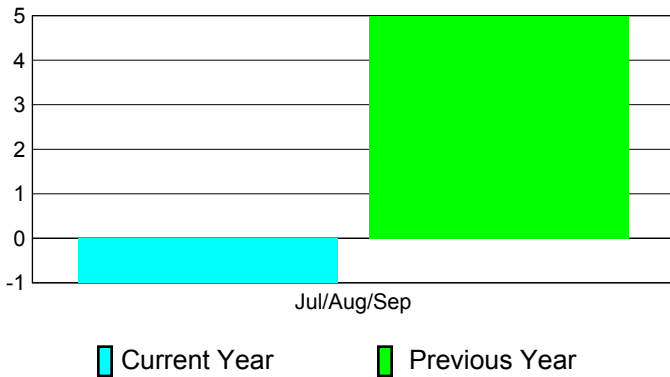

2011-2012 GMT Reports for District (or Undistricted) **District 315A1**

GMT: **SANGEETA JATIA**

Location: **REP OF BANGLADESH**

GMT CA: **6**

CLUBS

Club Results
2011-2012

Clubs
2010-2011

Month	New Club Goal	Actual New Clubs	Actual Dropped Clubs	Gain/Loss of Clubs	Gain/Loss of Clubs
Jul/Aug/Sep		0	-1	-1	5
Totals		0	-1	-1	5

Club Results 2011-2012

Goal, New, Dropped, Gain/Loss

Comparison of Club Gain/Loss

Current Year Compared to the Previous Year

YTD Status Quo Clubs 2011-2012

Status Quo Clubs Compared to Status Quo Members

MEMBERSHIP