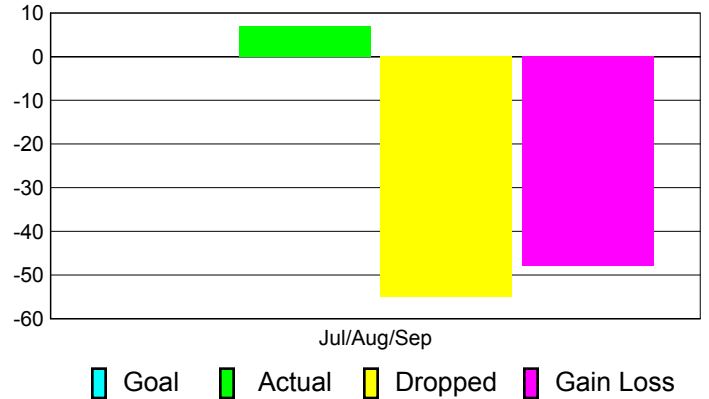

Membership Results 2011-2012

Goal, New, Dropped, Gain/Loss

Comparison of Membership Gain/Loss

Current Year Compared to the Previous Year